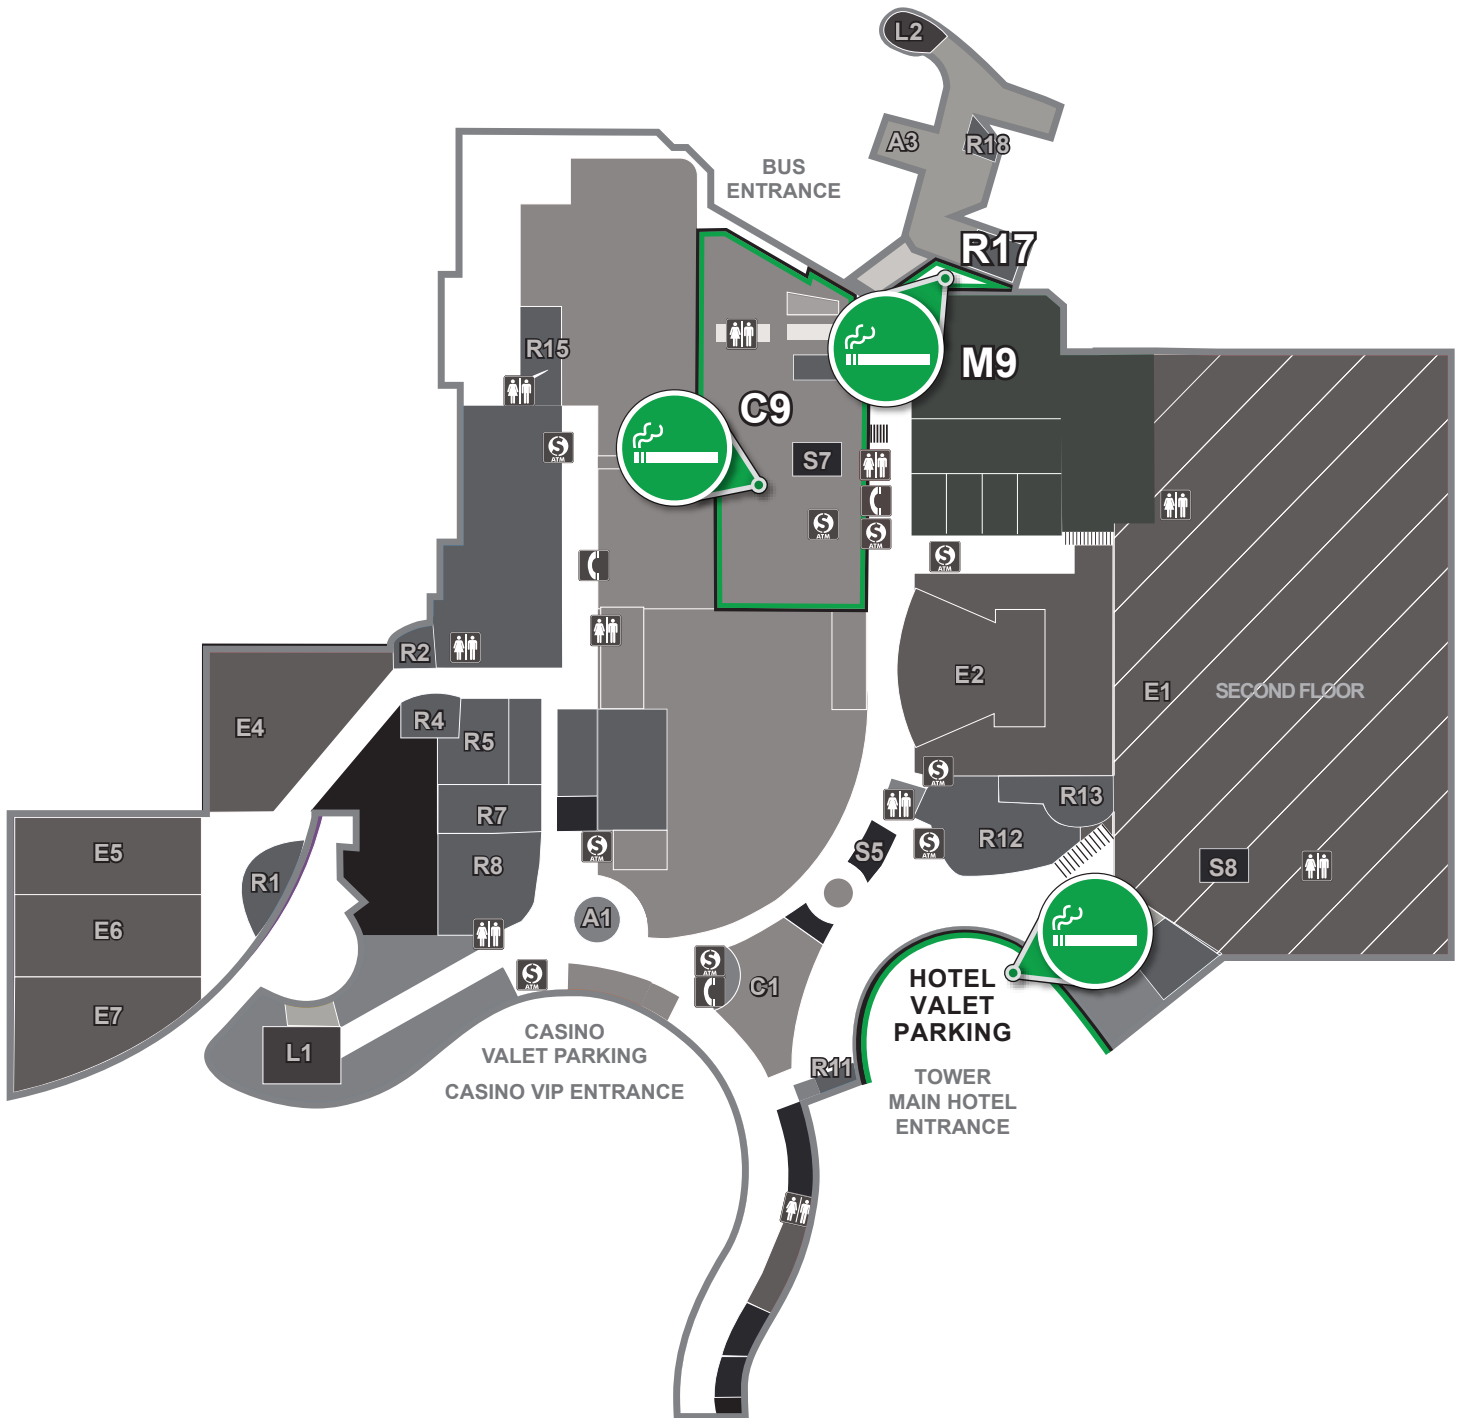

FIRST FLOOR

DESIGNATED SMOKING AREAS

C9 CASINO BLUE
OUTSIDE BETWEEN M9 AND R17
HOTEL VALET PARKING

Turning Stone
RESORT | CASINO

800.771.7711 • turningstone.com
5218 Patrick Road • Verona, New York 13478