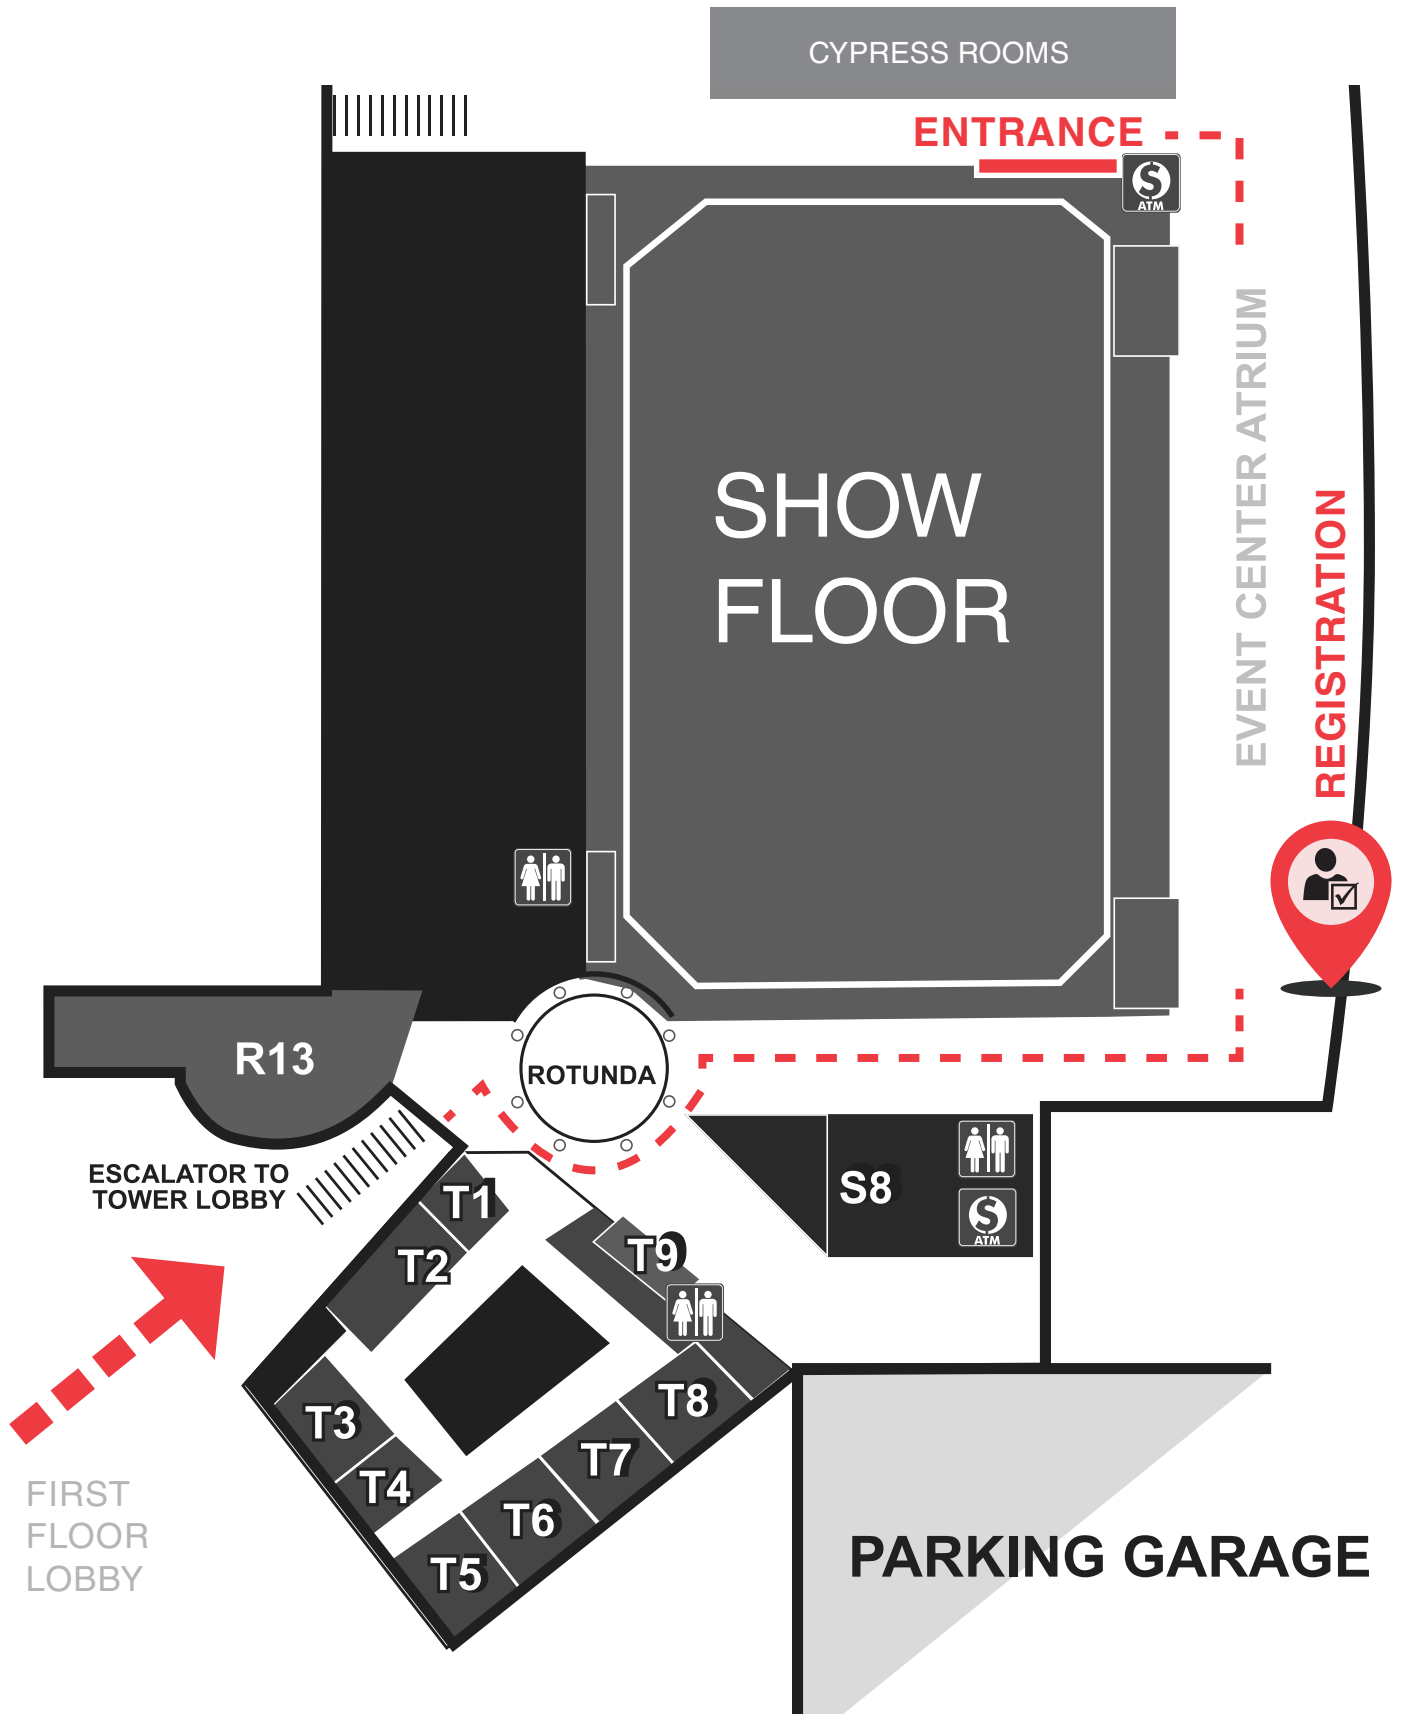

ENTERTAINMENT

- E1 EVENT CENTER
- E2 THE SHOWROOM
- E3 PLANET X ARCADE
- E4 LAVA DANCECLUB
- E5 TIN ROOSTER
- E6 THE GIG
- E7 TURQUOISE TIGER

GAMING

- C1 CASINO GAMING FLOOR
- C2 TS REWARDS GALLERY
- C3 TS REWARDS DESK
- C4 GOLDEN DRAGON
- C5 KENO
- C6 CASINO GAMING FLOOR
- C7 CAGE
- C8 POKER ROOM
- C9 CASINO BLU
- C10 HIGH STAKES BINGO
- C11 GAMING COMMISSION

RECREATION

- G1 HOTEL POOL
- G2 TOWER FITNESS CLUB & POOL

RESTAURANTS, BARS AND LOUNGES

- R1 ATRIUM BAR
- R2 PEACH BLOSSOM
- R3 THE FOOD HALL
- R4 BAR PINO
- R5 PINO BIANCO
- R6 PINO PRONTO

R7 NOODLE NOODLE

- R8 EMERALD RESTAURANT
- R9 OPALS
- R10 MOTIF
- R11 OPALS II
- R12 SEASON'S HARVEST BUFFET
- R13 THE UPSTATE TAVERN
- R14 TS STEAKHOUSE (21ST FLOOR OF THE TOWER)
- R15 DELTA CAFE
- R16 BAR BLU
- R17 WILDFLOWERS
- R18 THE LODGE BAR

RETAIL

- S1 SMOKIN'
- S2 LUXURY FOR LESS
- S3 ONEIDA SKY
- S4 JEWEL OF THE FALLS
- S5 TWILIGHT GIFTS
- S6 THE KIOSK
- S7 SMOKIN' II
- S8 THE GENERAL STORE

SPA

- L1 Áhsi' DAY SPA & SALON
- L2 Skana: SPA

EVENT CENTER SECOND FLOOR